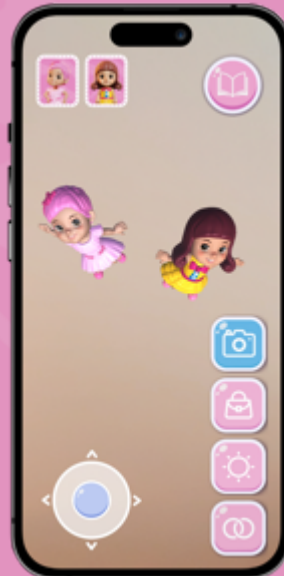

Each HappyDollz features a distinct interaction with another doll. Find your special interactive friend on the back of the cards.

LISA is a cheerful doll who sparkles with kindness and imagination. She loves playing and using her creativity to bring joy to others. Lisa's presence lights up the room and fills it with laughter and happiness.

CAPTURE SELFIES WITH
YOUR HAPPYDOLLZ

SAVE YOUR MEMORIES!

PACKAGING: BLISTER

CONTENTS:

9 CM DOLL

+

ACCESSORY

+