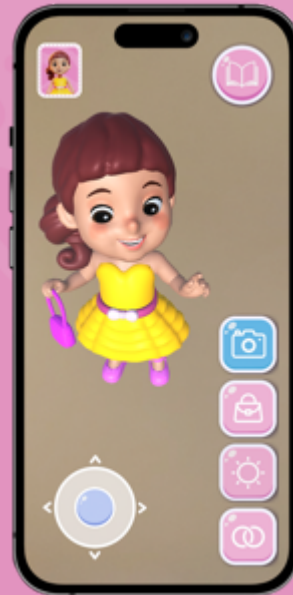

EXPRESSING THEIR PERSONALITY

Each doll showcases a unique personality through app interactions. From strutting down the runway to painting, meditating, dancing, jumping, and playing with accessories!