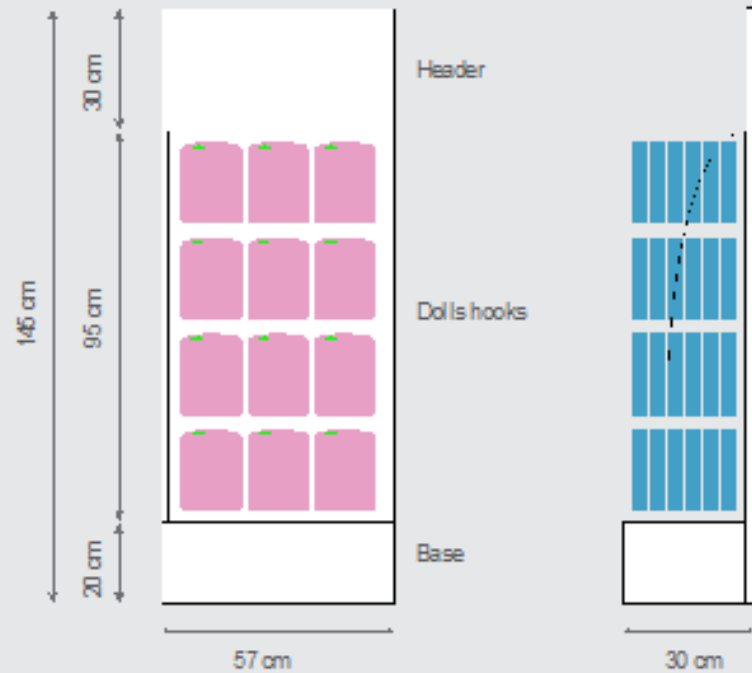

CAPTURE SELFIES WITH
YOUR HAPPYDOLLZ

SAVE YOUR MEMORIES!

PACKAGING: BLISTER

CONTENTS:

9 CM DOLL

+

ACCESSORY

+

AR CARD!

SPECIFICATIONS

Presentation	BLISTER
Blister Size	20cm x 15cm x 4cm
MC	31cm x 21cm x 38cm
Qty per Carton	24 units
Carton CBM	0.0247
20 ft loading qty	27,192 pcs
40 ft loading qty	56,352 pcs

CDU DISPLAYS

FLOOR DISPLAY

- 72 PCS
- 12 PCS hooks in total.
- 6 Dolls on each hook.

WITHOUT SCREEN

Floor Display – FULLY LOADED
Including: 72 pcs HAPPYDOLLZ
FD CBM: 0,168
Carton Dimensions: 63 X 21 X 127CM