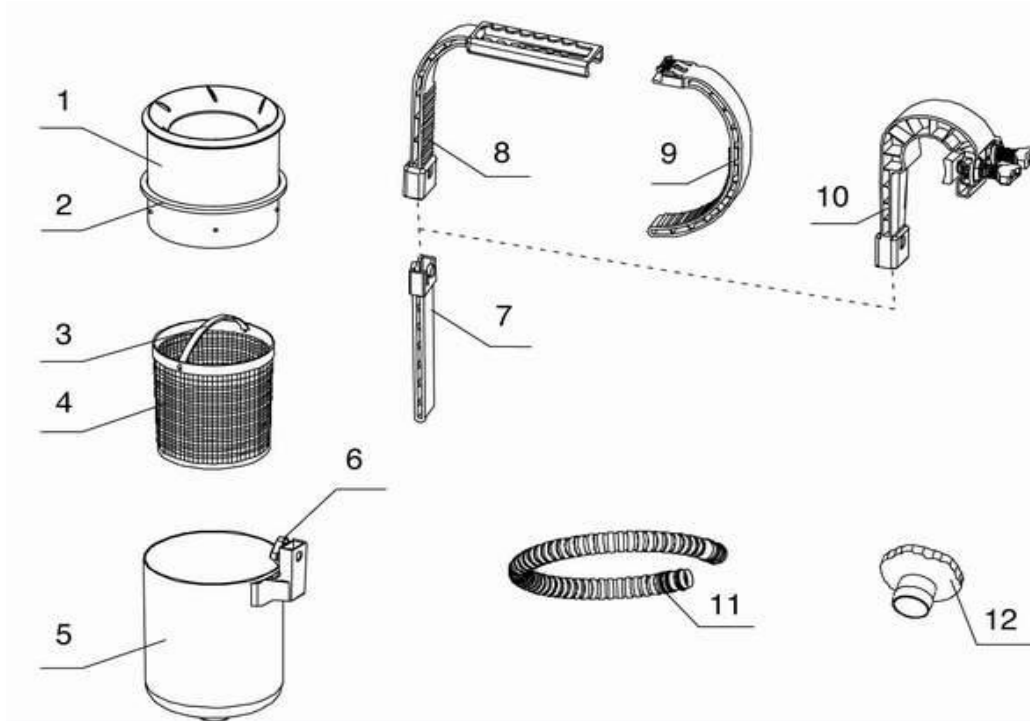

WALL MOUNT SURFACE SKIMMER

#11075
Floating Cover
PLU# 32960

#11079
Skimmer Base
PLU# 32962

#10520
Arm
PLU# 29212

#11076
Cover Rim
PLU# 37547

#10526
Screw
PLU# 32963

#11502
Hook
PLU# 37620

#11077
Basket Handle
PLU# 37548

#10522
Depth Adjuster
PLU# 29213

#10531
Skimmer Hose
PLU# 29214

#11078
Basket
PLU# 32961

#10521
Hook
PLU# 29211

#11238
Hose Adaptor
PLU# 30068

WALL MOUNT SURFACE SKIMMER CONT.

| REF NO. | PLU | SPARE PART NO. | DESCRIPTION | QTY |
|---------|-------|----------------|---|-----|
| 1 | 32960 | 11075 | FLOATING COVER | 1 |
| 2 | 37547 | 11076 | COVER RIM | 1 |
| 3 | 37548 | 11077 | BASKET HANDLE | 1 |
| 4 | 32961 | 11078 | BASKET | 1 |
| 5 | 32962 | 11079 | SKIMMER | 1 |
| 6 | 32963 | 10526 | SCREW | 1 |
| 7 | 29213 | 10522 | DEPTH ADJUSTER | 1 |
| 8 | 29211 | 10521 | HOOK (FOR EASY SET AND OVAL FRAME ONLY) | 1 |
| 9 | 29212 | 10520 | ARM (FOR EASY SET AND OVAL FRAME ONLY) | 1 |
| 10 | 37620 | 11502 | HOOK (FOR METAL FRAME ONLY) | 1 |
| 11 | 29214 | 10531 | SKIMMER HOSE | 1 |
| 12 | 30068 | 11238 | HOSE ADAPTOR | 1 |