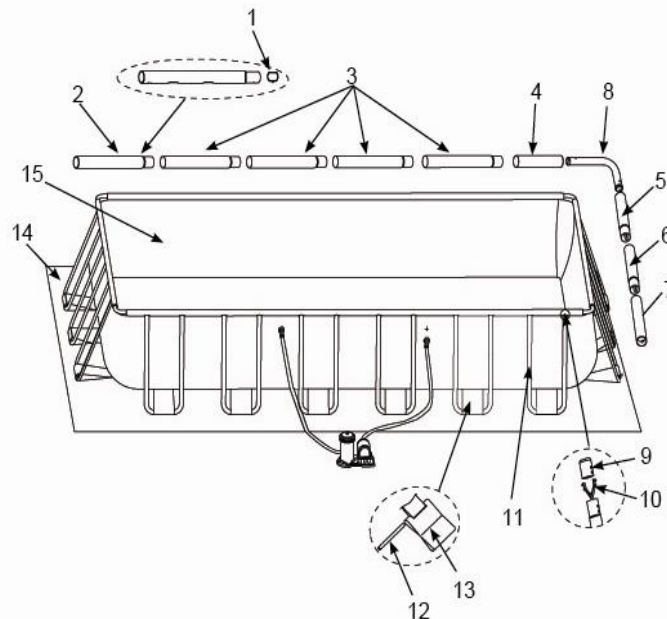

ULTRA RECTANGULAR FRAME POOLS – 18ft

#10381
Single Button Spring
PLU# 37290

#10383
Connector Rod
PLU# 32922

#10935
U-Support End Cap
PLU# 37535

#10922
Horizontal Beam (B)
PLU# 37525

#11156
Corner Joint Insert
PLU#

#10937
U-Shaped Side Support
PLU# 32923

#10928
Horizontal Beam (D)
PLU# 37529

#10919
Horizontal Beam (A)
PLU# 37523

#10938
Restrainer Strap
32924

#10934
Corner Joint
PLU# 37534

#10925
Horizontal Beam (C)
PLU# 37527

#10936
Double Button Spring Clip
PLU# 37536

#10932
Horizontal Beam (F)
PLU# 37532

ULTRA RECTANGULAR FRAME POOLS – 18ft cont.

REF NO.	PLU	SPARE PART NO.	DESCRIPTION	18FT x 9" QTY	24FT x 12" QTY
1	37290	10381	SINGLE BUTTON SPRING	8	14
2	37523	10919	HORIZONTAL BEAM A	2	
2	37524	10920	HORIZONTAL BEAM A		2
3	37525	10922	HORIZONTAL BEAM B	4	
3	37526	10923	HORIZONTAL BEAM B		6
4	37527	10925	HORIZONTAL BEAM C	2	
4	37528	10926	HORIZONTAL BEAM C		2
5	37529	10928	HORIZONTAL BEAM D	2	
5	37530	10929	HORIZONTAL BEAM D		2
6	37531	10930	HORIZONTAL BEAM E		2
7	37532	10932	HORIZONTAL BEAM F	2	
7	37533	10933	HORIZONTAL BEAM F		2
8	37534	10934	CORNER JOINT	4	4
9	37535	10935	U-SUPPORT END CAP	24	36
10	37536	10936	DOUBLE BUTTON SPRING CLIP	24	36
11	32923	10937	U-SHAPED SIDE SUPPORT	12	18
12	32922	10383	CONNECTING ROD	12	18
13	32924	10938	RESTRAINER STRAP	12	18
15	37537	10939	18FT x 9" REC ULTRA FRAME POOL LINER	1	
15	37538	10940	24FT x 12" REC ULTRA FRAME POOL LINER		1
	32943	10201	DRAIN CONNECTOR	1	1
		11156	POOL CORNER JOINT INSERT		
	37545	11044	DRAIN VALVE CAP	2	2