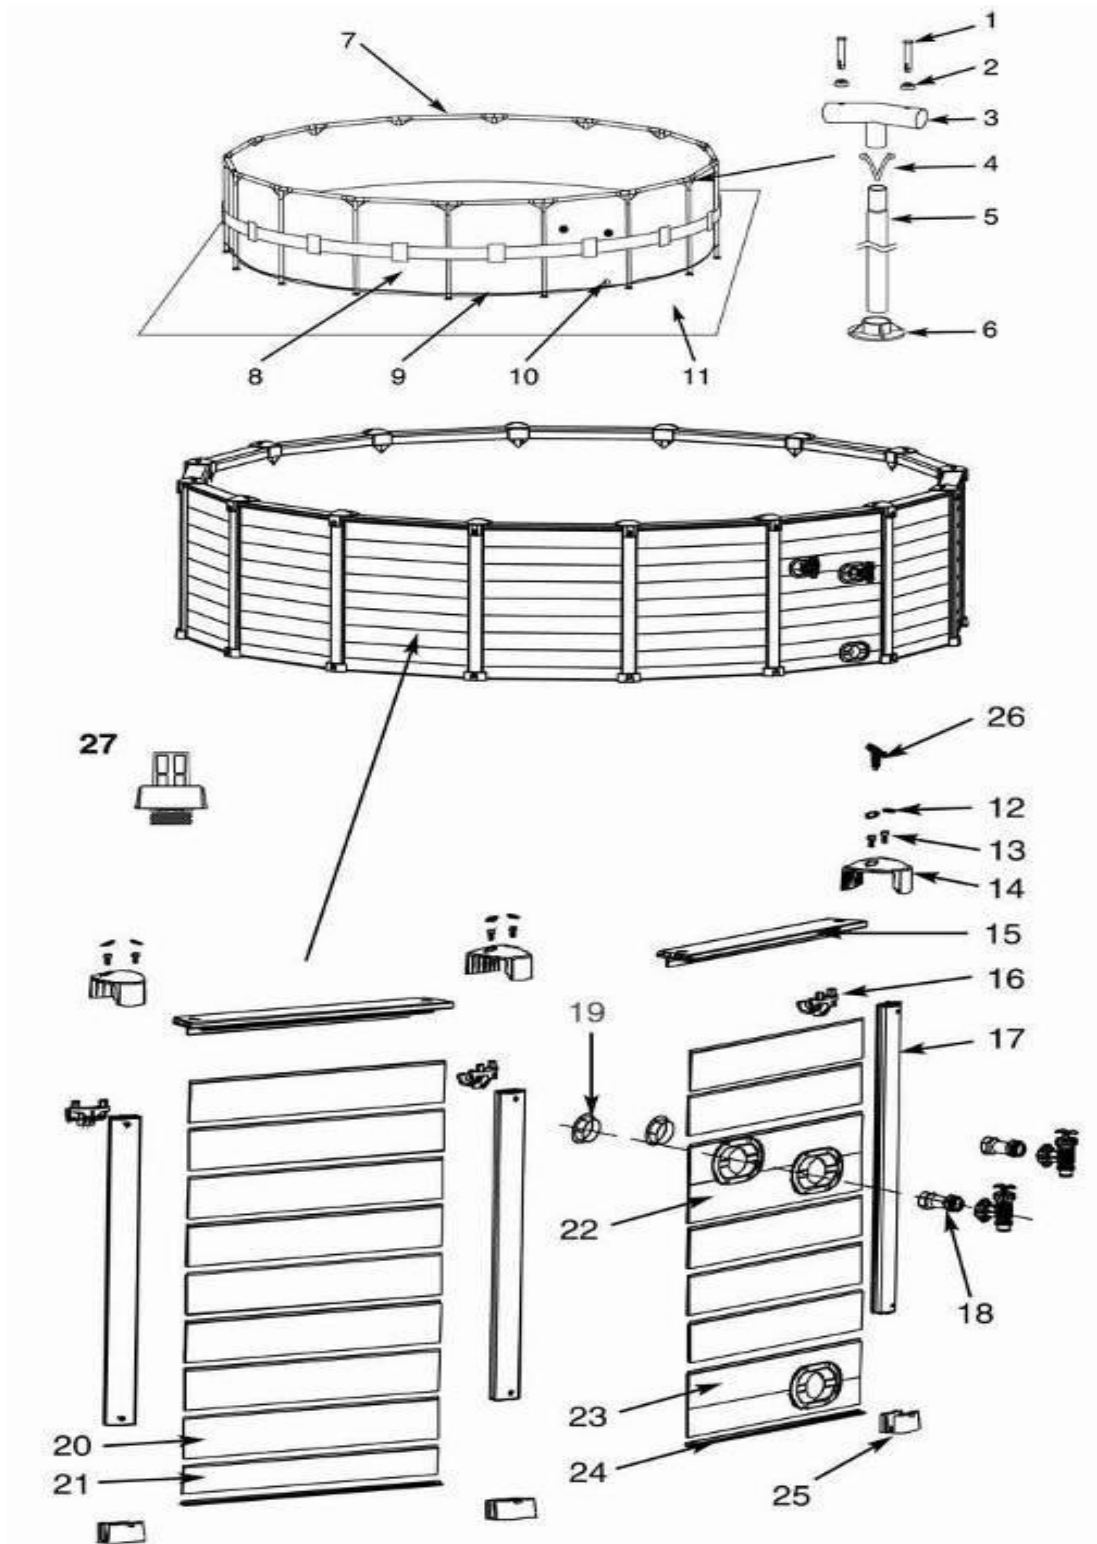

#10861
Leg & Beam Joint
PLU# 30037

10414
#10414
Horizontal Beam
PLU# 29189

#11102
Waterproof Cap
PLU# 37550

#10313
Spring Pin
PLU# 29196

#11024
Bolt
PLU# 37543

#11177
Top Clamp Cover
PLU# 37557

SEQUOIA WOOD GRAIN POOLS cont.

#11017
Top Clamp
PLU# 37541

#11174
Top Board
PLU# 37555

#11175
Support Post
PLU# 37556

#11040
Plunger Valve
PLU# 37544

#11105
Side Board A
PLU# 37551

#11107
Inlet/Outlet Side Board
PLU# 37552

#11108
Drain Side Board
PLU# 37553

#11178
Bottom Cap
PLU# 37558

#11053
Bolt Wrench
PLU# 37546

#10201
Drain Connector
PLU# 32943

SEQUOIA WOOD GRAIN POOLS cont.

SEQUOIA WOOD GRAIN POOLS cont.

REF NO.	PLU	SPARE PART NO.	DESCRIPTION	QTY
1	29195	10312	LONG PIN	32
2	29197	10648	SEAL	32
3	30037	10861	LEG AND BEAM JOINT	15
4	29196	10313	SPRING PIN	15
5	29193	10864	VERTICAL LEG AND SPRING PIN	15
6	29199	10309	LEG CAP	15
7	29189	10414	HORIZONTAL BEAM	15
8		11490	SEQUOIA POOL LINER	1
9	32944	10587	RESTRAINING ROPE	1
10	37545	11044	DRAIN VALVE CAP	1
12	37550	11102	WATERPROOF CAP	34
13	37543	11024	BOLT	34
14	37557	11177	TOP CLAMP COVER	15
15	37555	11174	TOP BOARD	15
16	37541	11017	TOP CLAMP	15
17	37556	11175	SUPPORT POST	15
18	37544	11040	PLUNGER VALVE	2
19	37567	11240	STRAINER VALVE CAP	2
20	37551	11105	SIDE BOARD A	116
22	37552	11107	INLE/OUTLET SIDE BOARD	1
23	37553	11108	DRAIN SIDE BOARD	1
24	37542	11019	BOTTOM PANEL	15
25	37558	11178	BOTTOM CAP	15
26	37546	11053	BOLT WRENCH	2
27	32943	10201	DRAIN CONNECTOR	1