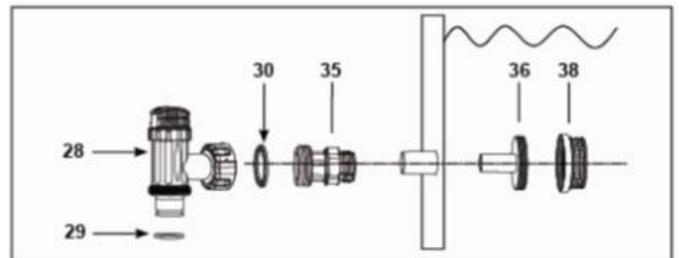

SAND FILTER & SALTWATER COMBO PUMP #CS15220 cont.

SAND FILTER & SALTWATER COMBO PUMP #CS15220 cont.

REF NO.	PLU	SPARE PART NO.	DESCRIPTION	QTY
1	37589	11411	PRESSURE GUAGE	1
2	37576	11378	6-WAY VALVE	1
3	37554	11131	DRAIN OUTLET COVER	1
4	37577	11379	TANK O-RING	1
5	37579	11381	SCREW	2
6	37578	11380	CLAMP WITH SCREWS	1
7	37580	11382	SAND SHIELD	1
8	37581	11383	CENTRE PIPE HUB	1
9	37606	11456	DRAIN VALVE CAP	1
10	37583	11385	DRAIN VALVE O-RING	1
11	37582	11384	LATERAL	10
12	37540	11010	HOSE WITH NUTS	2
13	37587	11390	INTERCONNECTING HOSE	1
14	37613	11479	LEAF TRAP NUT	1
15	37564	11232	LEAF TRAP O-RING	1
16	37569	11260	BASKET	1
17	37570	11261	FILTER HOUSING NUT	1
18	37562	11228	L-SHAPE O-RING	4
19	32929	10460	SEDIMENT RELEASE VALVE	1
20	32930	10264	VALVE O-RING	1
21	37608	11460	FLOW SENSOR	1
22	37574	11372	ELECTROLYTIC CELL HOUSING	1
23	37586	11389	TITANIUM PLATES	1
24	37566	11234	COPPER ELECTRODE	1
25	37573	11371	PRE-FILTER ASSEMBLY	1
26	37610	11466	PUMP AND MOTOR HOUSING	1
27	37594	11439	L-SHAPE O-RING	1
28	29201	10747	PLUNGER VALVE	2
29	32934	10262	HOSE O-RING	2
30	32935	10745	STEP WASHER	2
31	32936	10256	STRAINER NUT	2
32	32937	10255	FLAT STRAINER RUBBER WASHER	2
33	32938	11235	THREADED STRAINER CONNECTOR	2
34	32939	11074	ADJUSTABLE POOL INLET NOZZLE	1
35	32940	10722	ADAPTOR B	2
36	29208	11070	STRAINER CONNECTOR FOR 1-1/4"	2
37	29209	11071	POOL INLET NOZZLE	1
38	30042	11072	STRAINER GRID	1
41	37614	11480	LEAF TRAP COVER	1
42	37592	11432	ELECTROLYTIC CELL NUT	1
43	37595	11440	O-RING FOR COPPER ELECTRODE	1
44	37596	11441	O-RING FOR ELECTRODE HOUSING	1
45	37607	11457	O-RING FOR MOTOR INLET	2
46	37615	11488	COPPER ELECTRODE NUT	1
47	37619	11498	TANK	1
48	37621	11513	TANK BASE	1
49	37623	11515	O-RING ON TITANIUM PLATES	1