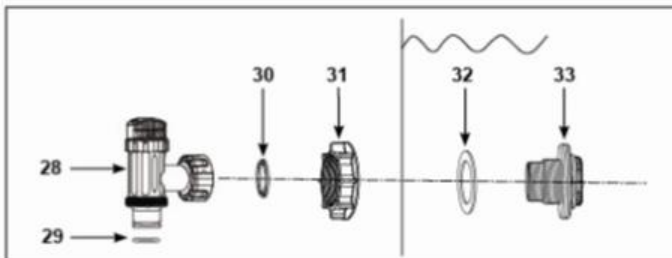

SAND FILTER & SALTWATER COMBO PUMP #CS15220 cont.

SAND FILTER & SALTWATER COMBO PUMP #CS15220 cont.

REF NO.	PLU	SPARE PART NO.	DESCRIPTION	QTY
1	37589	11411	PRESSURE GUAGE	1
2	37576	11378	6-WAY VALVE	1
3	37554	11131	DRAIN OUTLET COVER	1
4	37577	11379	TANK O-RING	1
5	37579	11381	SCREW	2
6	37578	11380	CLAMP WITH SCREWS	1
7	37580	11382	SAND SHIELD	1
8	37581	11383	CENTRE PIPE HUB	1
9	37606	11456	DRAIN VALVE CAP	1
10	37583	11385	DRAIN VALVE O-RING	1
11	37582	11384	LATERAL	10
12	37540	11010	HOSE WITH NUTS	2
13	37587	11390	INTERCONNECTING HOSE	1
14	37613	11479	LEAF TRAP NUT	1
15	37564	11232	LEAF TRAP O-RING	1
16	37569	11260	BASKET	1
17	37570	11261	FILTER HOUSING NUT	1
18	37562	11228	L-SHAPE O-RING	4
19	32929	10460	SEDIMENT RELEASE VALVE	1
20	32930	10264	VALVE O-RING	1
21	37608	11460	FLOW SENSOR	1
22	37574	11372	ELECTROLYTIC CELL HOUSING	1
23	37586	11389	TITANIUM PLATES	1
24	37566	11234	COPPER ELECTRODE	1
25	37573	11371	PRE-FILTER ASSEMBLY	1
26	37610	11466	PUMP AND MOTOR HOUSING	1
27	37594	11439	L-SHAPE O-RING	1
28	29201	10747	PLUNGER VALVE	2
29	32934	10262	HOSE O-RING	2
30	32935	10745	STEP WASHER	2
31	32936	10256	STRAINER NUT	2
32	32937	10255	FLAT STRAINER RUBBER WASHER	2
33	32938	11235	THREADED STRAINER CONNECTOR	2
34	32939	11074	ADJUSTABLE POOL INLET NOZZLE	1
35	32940	10722	ADAPTOR B	2
36	29208	11070	STRAINER CONNECTOR FOR 1-1/4"	2
37	29209	11071	POOL INLET NOZZLE	1
38	30042	11072	STRAINER GRID	1
41	37614	11480	LEAF TRAP COVER	1
42	37592	11432	ELECTROLYTIC CELL NUT	1
43	37595	11440	O-RING FOR COPPER ELECTRODE	1
44	37596	11441	O-RING FOR ELECTRODE HOUSING	1
45	37607	11457	O-RING FOR MOTOR INLET	2
46	37615	11488	COPPER ELECTRODE NUT	1
47	37619	11498	TANK	1
48	37621	11513	TANK BASE	1
49	37623	11515	O-RING ON TITANIUM PLATES	1