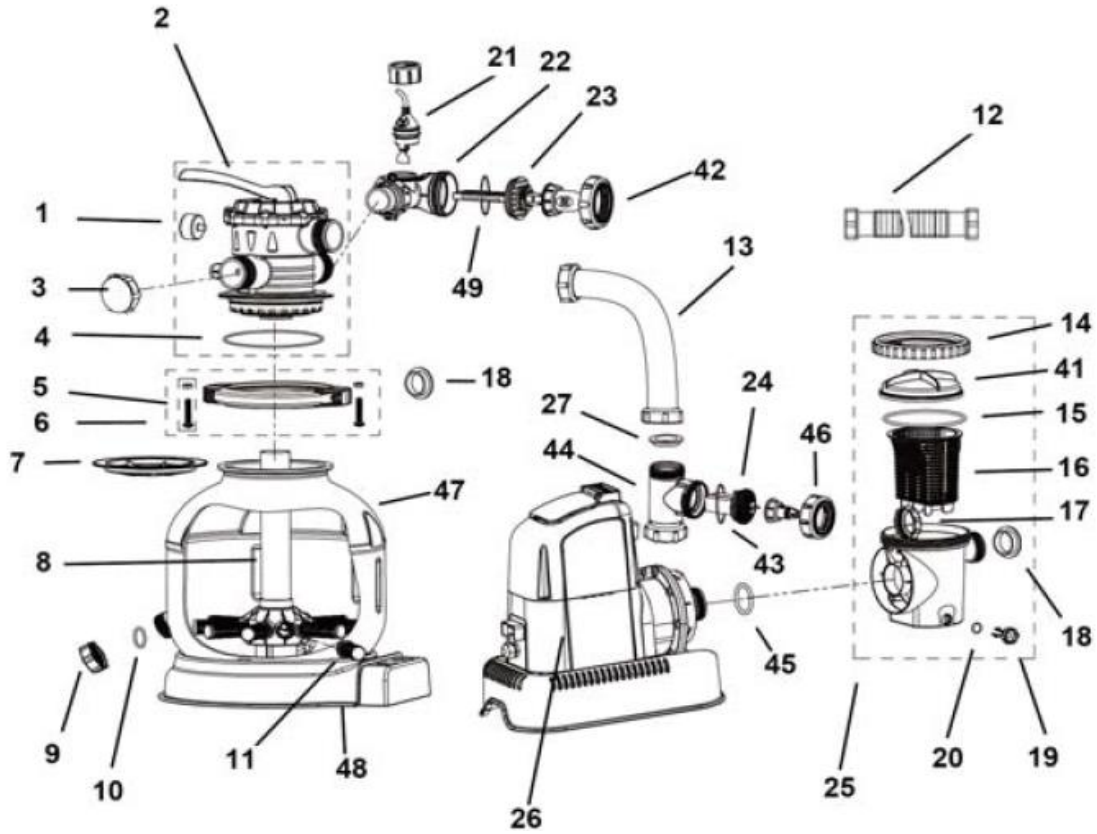

#11480
Leaf Trap Cover
PLU# 37614

#11456
Drain Valve Cap
PLU# 37606

SAND FILTER & SALTWATER COMBO PUMP #CS15220 cont.

SAND FILTER & SALTWATER COMBO PUMP #CS15220 cont.

REF NO.	PLU	SPARE PART NO.	DESCRIPTION	QTY
1	37589	11411	PRESSURE GUAGE	1
2	37576	11378	6-WAY VALVE	1
3	37554	11131	DRAIN OUTLET COVER	1
4	37577	11379	TANK O-RING	1
5	37579	11381	SCREW	2
6	37578	11380	CLAMP WITH SCREWS	1
7	37580	11382	SAND SHIELD	1
8	37581	11383	CENTRE PIPE HUB	1
9	37606	11456	DRAIN VALVE CAP	1
10	37583	11385	DRAIN VALVE O-RING	1
11	37582	11384	LATERAL	10
12	37540	11010	HOSE WITH NUTS	2
13	37587	11390	INTERCONNECTING HOSE	1
14	37613	11479	LEAF TRAP NUT	1
15	37564	11232	LEAF TRAP O-RING	1
16	37569	11260	BASKET	1
17	37570	11261	FILTER HOUSING NUT	1
18	37562	11228	L-SHAPE O-RING	4
19	32929	10460	SEDIMENT RELEASE VALVE	1
20	32930	10264	VALVE O-RING	1
21	37608	11460	FLOW SENSOR	1
22	37574	11372	ELECTROLYTIC CELL HOUSING	1
23	37586	11389	TITANIUM PLATES	1
24	37566	11234	COPPER ELECTRODE	1
25	37573	11371	PRE-FILTER ASSEMBLY	1
26	37610	11466	PUMP AND MOTOR HOUSING	1
27	37594	11439	L-SHAPE O-RING	1
28	29201	10747	PLUNGER VALVE	2
29	32934	10262	HOSE O-RING	2
30	32935	10745	STEP WASHER	2
31	32936	10256	STRAINER NUT	2
32	32937	10255	FLAT STRAINER RUBBER WASHER	2
33	32938	11235	THREADED STRAINER CONNECTOR	2
34	32939	11074	ADJUSTABLE POOL INLET NOZZLE	1
35	32940	10722	ADAPTOR B	2
36	29208	11070	STRAINER CONNECTOR FOR 1-1/4"	2
37	29209	11071	POOL INLET NOZZLE	1
38	30042	11072	STRAINER GRID	1
41	37614	11480	LEAF TRAP COVER	1
42	37592	11432	ELECTROLYTIC CELL NUT	1
43	37595	11440	O-RING FOR COPPER ELECTRODE	1
44	37596	11441	O-RING FOR ELECTRODE HOUSING	1
45	37607	11457	O-RING FOR MOTOR INLET	2
46	37615	11488	COPPER ELECTRODE NUT	1
47	37619	11498	TANK	1
48	37621	11513	TANK BASE	1
49	37623	11515	O-RING ON TITANIUM PLATES	1