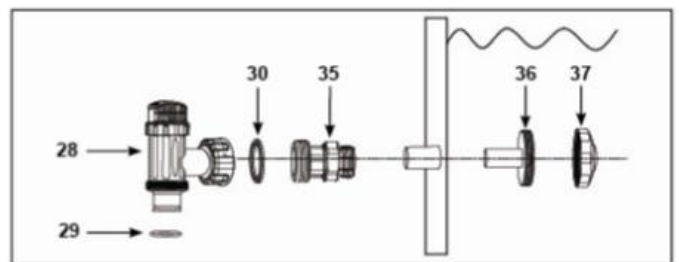

SAND FILTER & SALTWATER COMBO PUMP #CS15220 cont.

SAND FILTER & SALTWATER COMBO PUMP #CS15220 cont.

REF NO.	PLU	SPARE PART NO.	DESCRIPTION	QTY
1	37589	11411	PRESSURE GUAGE	1
2	37576	11378	6-WAY VALVE	1
3	37554	11131	DRAIN OUTLET COVER	1
4	37577	11379	TANK O-RING	1
5	37579	11381	SCREW	2
6	37578	11380	CLAMP WITH SCREWS	1
7	37580	11382	SAND SHIELD	1
8	37581	11383	CENTRE PIPE HUB	1
9	37606	11456	DRAIN VALVE CAP	1
10	37583	11385	DRAIN VALVE O-RING	1
11	37582	11384	LATERAL	10
12	37540	11010	HOSE WITH NUTS	2
13	37587	11390	INTERCONNECTING HOSE	1
14	37613	11479	LEAF TRAP NUT	1
15	37564	11232	LEAF TRAP O-RING	1
16	37569	11260	BASKET	1
17	37570	11261	FILTER HOUSING NUT	1
18	37562	11228	L-SHAPE O-RING	4
19	32929	10460	SEDIMENT RELEASE VALVE	1
20	32930	10264	VALVE O-RING	1
21	37608	11460	FLOW SENSOR	1
22	37574	11372	ELECTROLYTIC CELL HOUSING	1
23	37586	11389	TITANIUM PLATES	1
24	37566	11234	COPPER ELECTRODE	1
25	37573	11371	PRE-FILTER ASSEMBLY	1
26	37610	11466	PUMP AND MOTOR HOUSING	1
27	37594	11439	L-SHAPE O-RING	1
28	29201	10747	PLUNGER VALVE	2
29	32934	10262	HOSE O-RING	2
30	32935	10745	STEP WASHER	2
31	32936	10256	STRAINER NUT	2
32	32937	10255	FLAT STRAINER RUBBER WASHER	2
33	32938	11235	THREADED STRAINER CONNECTOR	2
34	32939	11074	ADJUSTABLE POOL INLET NOZZLE	1
35	32940	10722	ADAPTOR B	2
36	29208	11070	STRAINER CONNECTOR FOR 1-1/4"	2
37	29209	11071	POOL INLET NOZZLE	1
38	30042	11072	STRAINER GRID	1
41	37614	11480	LEAF TRAP COVER	1
42	37592	11432	ELECTROLYTIC CELL NUT	1
43	37595	11440	O-RING FOR COPPER ELECTRODE	1
44	37596	11441	O-RING FOR ELECTRODE HOUSING	1
45	37607	11457	O-RING FOR MOTOR INLET	2
46	37615	11488	COPPER ELECTRODE NUT	1
47	37619	11498	TANK	1
48	37621	11513	TANK BASE	1
49	37623	11515	O-RING ON TITANIUM PLATES	1