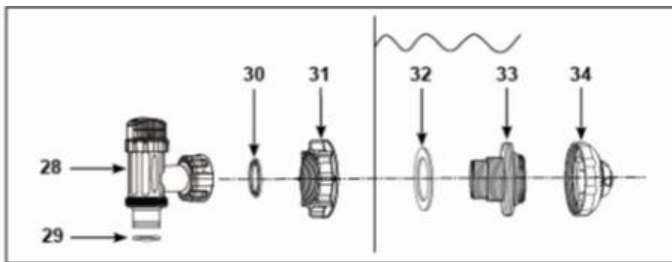

SAND FILTER & SALTWATER COMBO PUMP #CS15220 cont.

SAND FILTER & SALTWATER COMBO PUMP #CS15220 cont.

REF NO.	PLU	SPARE PART NO.	DESCRIPTION	QTY
1	37589	11411	PRESSURE GUAGE	1
2	37576	11378	6-WAY VALVE	1
3	37554	11131	DRAIN OUTLET COVER	1
4	37577	11379	TANK O-RING	1
5	37579	11381	SCREW	2
6	37578	11380	CLAMP WITH SCREWS	1
7	37580	11382	SAND SHIELD	1
8	37581	11383	CENTRE PIPE HUB	1
9	37606	11456	DRAIN VALVE CAP	1
10	37583	11385	DRAIN VALVE O-RING	1
11	37582	11384	LATERAL	10
12	37540	11010	HOSE WITH NUTS	2
13	37587	11390	INTERCONNECTING HOSE	1
14	37613	11479	LEAF TRAP NUT	1
15	37564	11232	LEAF TRAP O-RING	1
16	37569	11260	BASKET	1
17	37570	11261	FILTER HOUSING NUT	1
18	37562	11228	L-SHAPE O-RING	4
19	32929	10460	SEDIMENT RELEASE VALVE	1
20	32930	10264	VALVE O-RING	1
21	37608	11460	FLOW SENSOR	1
22	37574	11372	ELECTROLYTIC CELL HOUSING	1
23	37586	11389	TITANIUM PLATES	1
24	37566	11234	COPPER ELECTRODE	1
25	37573	11371	PRE-FILTER ASSEMBLY	1
26	37610	11466	PUMP AND MOTOR HOUSING	1
27	37594	11439	L-SHAPE O-RING	1
28	29201	10747	PLUNGER VALVE	2
29	32934	10262	HOSE O-RING	2
30	32935	10745	STEP WASHER	2
31	32936	10256	STRAINER NUT	2
32	32937	10255	FLAT STRAINER RUBBER WASHER	2
33	32938	11235	THREADED STRAINER CONNECTOR	2
34	32939	11074	ADJUSTABLE POOL INLET NOZZLE	1
35	32940	10722	ADAPTOR B	2
36	29208	11070	STRAINER CONNECTOR FOR 1-1/4"	2
37	29209	11071	POOL INLET NOZZLE	1
38	30042	11072	STRAINER GRID	1
41	37614	11480	LEAF TRAP COVER	1
42	37592	11432	ELECTROLYTIC CELL NUT	1
43	37595	11440	O-RING FOR COPPER ELECTRODE	1
44	37596	11441	O-RING FOR ELECTRODE HOUSING	1
45	37607	11457	O-RING FOR MOTOR INLET	2
46	37615	11488	COPPER ELECTRODE NUT	1
47	37619	11498	TANK	1
48	37621	11513	TANK BASE	1
49	37623	11515	O-RING ON TITANIUM PLATES	1