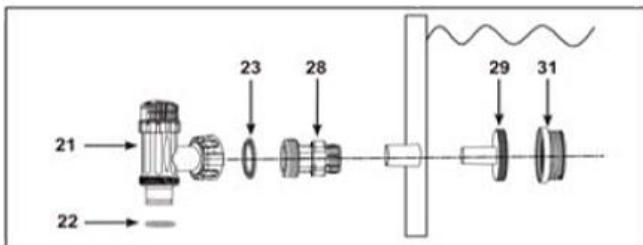

SAND FILTER PUMP #20220 cont.

SAND FILTER PUMP #20220 cont.

REF NO.	PLU	SPARE PART	DESCRIPTION	QTY
1	37561	11224	PRESSURE GUAGE	1
2	37618	11496	6-WAY VALVE	1
3	37554	11131	DRAIN OUTLET COVER	1
4	37578	11380	CLAMP	1
5	37577	11379	TANK O-RING	1
6	37580	11382	SAND SHIELD	1
7	37617	11495	CENTER PIPE HUB	1
8	37582	11384	LATERAL	10
9	37606	11456	DRAIN VALVE CAP	1
10	37583	11385	DRAIN VALVE O-RING	1
11	37562	11228	L-SHAPE O-RING	4
12	37540	11010	HOSE WITH NUTS	2
13	37625	11535	SAND FILTER WITH INTERCONNECTING HOSE	1
14	37613	11479	LEAF TRAP NUT	1
15	37564	11232	LEAF TRAP O-RING	1
16	37569	11260	BASKET	1
17	37570	11261	FILTER HOUSING NUT	1
18	37590	11412	L-SHAPE O-RING A	1
19	32929	10460	SEDIMENT RELEASE VALVE	1
20	32930	10264	VALVE O-RING	1
21	29201	10747	PLUNGER VALVE	2
22	32934	10262	HOSE O-RING	2
23	32935	10745	STEP WASHER	2
24	32936	10256	STRAINER WASHER	2
25	32937	10255	STRAINER NUT	2
26	32938	11235	THREADED STRAINER CONNECTOR	2
27	32939	11074	ADJUSTABLE POOL INLET NOZZLE	2
28	32940	10722	ADAPTOR B	2
29	29208	11070	STRAINER CONNECTOR	2
30	29209	11071	POOL INLET NOZZLE	1
31	30042	11072	STRAINER GRID	1
32	37579	11381	SCREW	2
33	37571	11322	PUMP AND MOTOR CONTROL	1
34	37573	11371	PRE-FILTER ASSEMBLY	1
35	37614	11480	LEAF TRAP COVER	1
36	37607	11457	O-RING FOR MOTOR INLET	2
37	37588	11407	TANK	1
38	37622	11514	TANK BASE	1