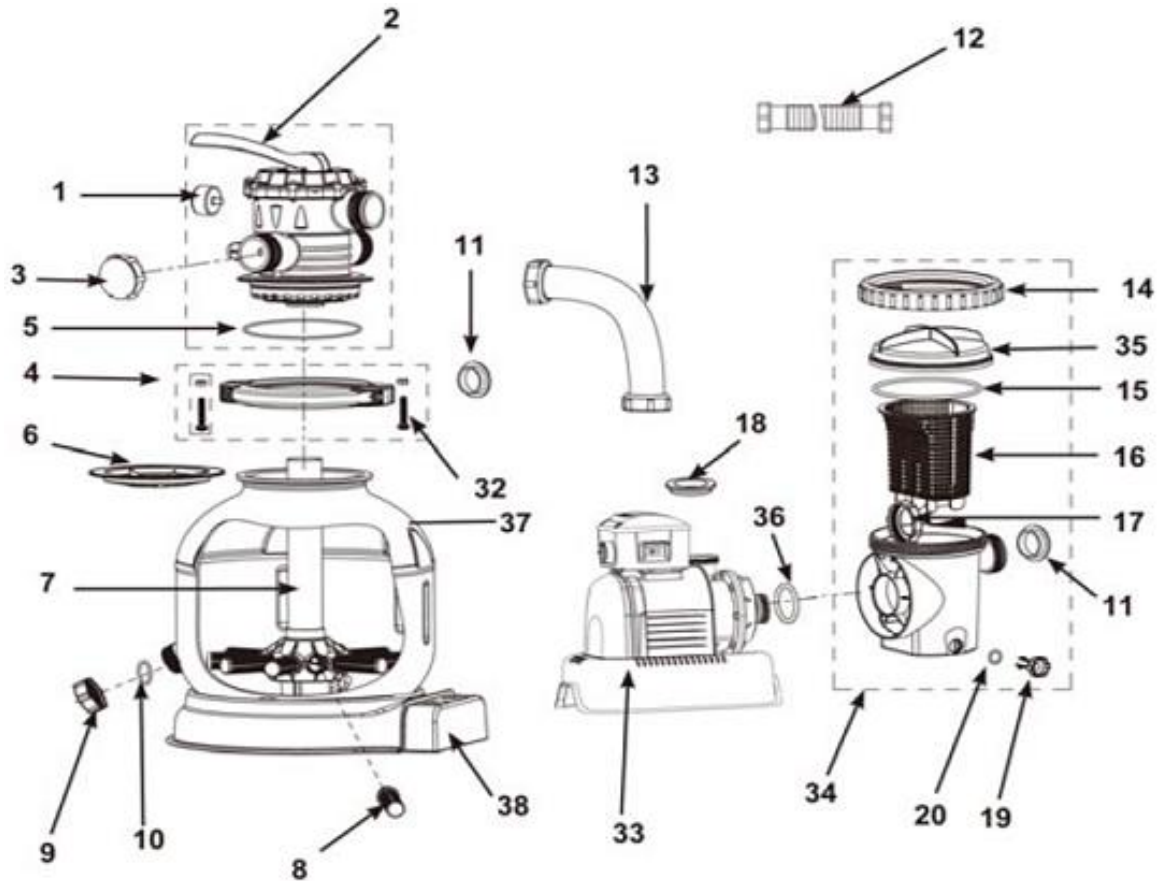

SAND FILTER PUMP #20220 cont.

SAND FILTER PUMP #20220 cont.

REF NO.	PLU	SPARE PART	DESCRIPTION	QTY
1	37561	11224	PRESSURE GUAGE	1
2	37618	11496	6-WAY VALVE	1
3	37554	11131	DRAIN OUTLET COVER	1
4	37578	11380	CLAMP	1
5	37577	11379	TANK O-RING	1
6	37580	11382	SAND SHIELD	1
7	37617	11495	CENTER PIPE HUB	1
8	37582	11384	LATERAL	10
9	37606	11456	DRAIN VALVE CAP	1
10	37583	11385	DRAIN VALVE O-RING	1
11	37562	11228	L-SHAPE O-RING	4
12	37540	11010	HOSE WITH NUTS	2
13	37625	11535	SAND FILTER WITH INTERCONNECTING HOSE	1
14	37613	11479	LEAF TRAP NUT	1
15	37564	11232	LEAF TRAP O-RING	1
16	37569	11260	BASKET	1
17	37570	11261	FILTER HOUSING NUT	1
18	37590	11412	L-SHAPE O-RING A	1
19	32929	10460	SEDIMENT RELEASE VALVE	1
20	32930	10264	VALVE O-RING	1
21	29201	10747	PLUNGER VALVE	2
22	32934	10262	HOSE O-RING	2
23	32935	10745	STEP WASHER	2
24	32936	10256	STRAINER WASHER	2
25	32937	10255	STRAINER NUT	2
26	32938	11235	THREADED STRAINER CONNECTOR	2
27	32939	11074	ADJUSTABLE POOL INLET NOZZLE	2
28	32940	10722	ADAPTOR B	2
29	29208	11070	STRAINER CONNECTOR	2
30	29209	11071	POOL INLET NOZZLE	1
31	30042	11072	STRAINER GRID	1
32	37579	11381	SCREW	2
33	37571	11322	PUMP AND MOTOR CONTROL	1
34	37573	11371	PRE-FILTER ASSEMBLY	1
35	37614	11480	LEAF TRAP COVER	1
36	37607	11457	O-RING FOR MOTOR INLET	2
37	37588	11407	TANK	1
38	37622	11514	TANK BASE	1