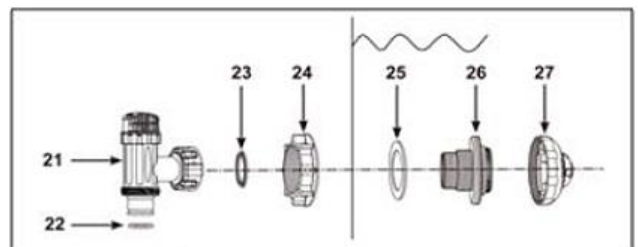

SAND FILTER PUMP #20220 cont.

SAND FILTER PUMP #20220 cont.

REF NO.	PLU	SPARE PART	DESCRIPTION	QTY
1	37561	11224	PRESSURE GUAGE	1
2	37618	11496	6-WAY VALVE	1
3	37554	11131	DRAIN OUTLET COVER	1
4	37578	11380	CLAMP	1
5	37577	11379	TANK O-RING	1
6	37580	11382	SAND SHIELD	1
7	37617	11495	CENTER PIPE HUB	1
8	37582	11384	LATERAL	10
9	37606	11456	DRAIN VALVE CAP	1
10	37583	11385	DRAIN VALVE O-RING	1
11	37562	11228	L-SHAPE O-RING	4
12	37540	11010	HOSE WITH NUTS	2
13	37625	11535	SAND FILTER WITH INTERCONNECTING HOSE	1
14	37613	11479	LEAF TRAP NUT	1
15	37564	11232	LEAF TRAP O-RING	1
16	37569	11260	BASKET	1
17	37570	11261	FILTER HOUSING NUT	1
18	37590	11412	L-SHAPE O-RING A	1
19	32929	10460	SEDIMENT RELEASE VALVE	1
20	32930	10264	VALVE O-RING	1
21	29201	10747	PLUNGER VALVE	2
22	32934	10262	HOSE O-RING	2
23	32935	10745	STEP WASHER	2
24	32936	10256	STRAINER WASHER	2
25	32937	10255	STRAINER NUT	2
26	32938	11235	THREADED STRAINER CONNECTOR	2
27	32939	11074	ADJUSTABLE POOL INLET NOZZLE	2
28	32940	10722	ADAPTOR B	2
29	29208	11070	STRAINER CONNECTOR	2
30	29209	11071	POOL INLET NOZZLE	1
31	30042	11072	STRAINER GRID	1
32	37579	11381	SCREW	2
33	37571	11322	PUMP AND MOTOR CONTROL	1
34	37573	11371	PRE-FILTER ASSEMBLY	1
35	37614	11480	LEAF TRAP COVER	1
36	37607	11457	O-RING FOR MOTOR INLET	2
37	37588	11407	TANK	1
38	37622	11514	TANK BASE	1