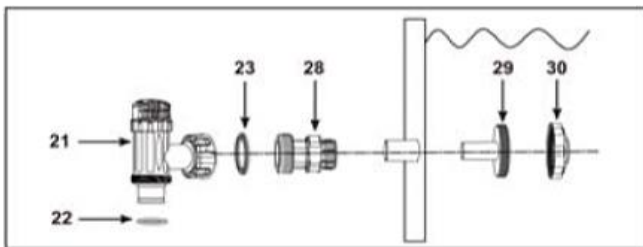

SAND FILTER PUMP #20220 cont.

SAND FILTER PUMP #20220 cont.

REF NO.	PLU	SPARE PART	DESCRIPTION	QTY
1	37561	11224	PRESSURE GUAGE	1
2	37618	11496	6-WAY VALVE	1
3	37554	11131	DRAIN OUTLET COVER	1
4	37578	11380	CLAMP	1
5	37577	11379	TANK O-RING	1
6	37580	11382	SAND SHIELD	1
7	37617	11495	CENTER PIPE HUB	1
8	37582	11384	LATERAL	10
9	37606	11456	DRAIN VALVE CAP	1
10	37583	11385	DRAIN VALVE O-RING	1
11	37562	11228	L-SHAPE O-RING	4
12	37540	11010	HOSE WITH NUTS	2
13	37625	11535	SAND FILTER WITH INTERCONNECTING HOSE	1
14	37613	11479	LEAF TRAP NUT	1
15	37564	11232	LEAF TRAP O-RING	1
16	37569	11260	BASKET	1
17	37570	11261	FILTER HOUSING NUT	1
18	37590	11412	L-SHAPE O-RING A	1
19	32929	10460	SEDIMENT RELEASE VALVE	1
20	32930	10264	VALVE O-RING	1
21	29201	10747	PLUNGER VALVE	2
22	32934	10262	HOSE O-RING	2
23	32935	10745	STEP WASHER	2
24	32936	10256	STRAINER WASHER	2
25	32937	10255	STRAINER NUT	2
26	32938	11235	THREADED STRAINER CONNECTOR	2
27	32939	11074	ADJUSTABLE POOL INLET NOZZLE	2
28	32940	10722	ADAPTOR B	2
29	29208	11070	STRAINER CONNECTOR	2
30	29209	11071	POOL INLET NOZZLE	1
31	30042	11072	STRAINER GRID	1
32	37579	11381	SCREW	2
33	37571	11322	PUMP AND MOTOR CONTROL	1
34	37573	11371	PRE-FILTER ASSEMBLY	1
35	37614	11480	LEAF TRAP COVER	1
36	37607	11457	O-RING FOR MOTOR INLET	2
37	37588	11407	TANK	1
38	37622	11514	TANK BASE	1