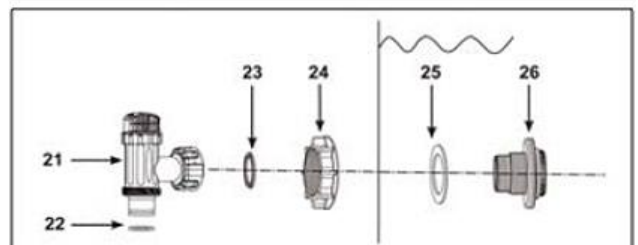

SAND FILTER PUMP #20220 cont.

SAND FILTER PUMP #20220 cont.

REF NO.	PLU	SPARE PART	DESCRIPTION	QTY
1	37561	11224	PRESSURE GUAGE	1
2	37618	11496	6-WAY VALVE	1
3	37554	11131	DRAIN OUTLET COVER	1
4	37578	11380	CLAMP	1
5	37577	11379	TANK O-RING	1
6	37580	11382	SAND SHIELD	1
7	37617	11495	CENTER PIPE HUB	1
8	37582	11384	LATERAL	10
9	37606	11456	DRAIN VALVE CAP	1
10	37583	11385	DRAIN VALVE O-RING	1
11	37562	11228	L-SHAPE O-RING	4
12	37540	11010	HOSE WITH NUTS	2
13	37625	11535	SAND FILTER WITH INTERCONNECTING HOSE	1
14	37613	11479	LEAF TRAP NUT	1
15	37564	11232	LEAF TRAP O-RING	1
16	37569	11260	BASKET	1
17	37570	11261	FILTER HOUSING NUT	1
18	37590	11412	L-SHAPE O-RING A	1
19	32929	10460	SEDIMENT RELEASE VALVE	1
20	32930	10264	VALVE O-RING	1
21	29201	10747	PLUNGER VALVE	2
22	32934	10262	HOSE O-RING	2
23	32935	10745	STEP WASHER	2
24	32936	10256	STRAINER WASHER	2
25	32937	10255	STRAINER NUT	2
26	32938	11235	THREADED STRAINER CONNECTOR	2
27	32939	11074	ADJUSTABLE POOL INLET NOZZLE	2
28	32940	10722	ADAPTOR B	2
29	29208	11070	STRAINER CONNECTOR	2
30	29209	11071	POOL INLET NOZZLE	1
31	30042	11072	STRAINER GRID	1
32	37579	11381	SCREW	2
33	37571	11322	PUMP AND MOTOR CONTROL	1
34	37573	11371	PRE-FILTER ASSEMBLY	1
35	37614	11480	LEAF TRAP COVER	1
36	37607	11457	O-RING FOR MOTOR INLET	2
37	37588	11407	TANK	1
38	37622	11514	TANK BASE	1