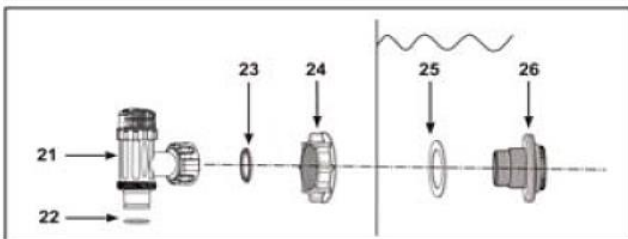

SAND FILTER PUMP #15220 cont.

SAND FILTER PUMP #15220 cont.

REF NO	PLU	SPARE PART NO.	DESCRIPTION	QTY
1	37589	11411	PRESSURE GUAGE	1
2	37576	11378	6-WAY VALVE	1
3	37554	11131	DRAIN OUTLET COVER	1
4	37578	11380	CLAMP	1
5	37577	11379	TANK O-RING	1
6	37580	11382	SAND SHIELD	1
7	37581	11383	CENTER PIPE HUB	1
8	37582	11384	LATERAL	10
9	37606	11456	DRAIN VALVE CAP	1
10	37583	11385	DRAIN VALVE O-RING	1
11	37562	11228	L-SHAPE O-RING	4
12	37540	11010	HOSE WITH NUTS	2
13	37585	11388	SAND FILTER INTERCONNECTING HOSE	1
14	37613	11479	LEAF TRAP NUT	1
15	37564	11232	LEAF TRAP O-RING	1
16	37569	11260	BASKET	1
17	37570	11261	FILTER HOUSING NUT	1
18	37590	11412	L-SHAPE O-RING A	1
19	32929	10460	SEDIMENT RELEASE VALVE	1
20	32930	10264	VALVE O-RING	1
21	29201	10747	PLUNGER VALVE	2
22	32934	10262	HOSE O-RING	2
23	32935	10745	STEP WASHER	2
24	32936	10256	STRAINER NUT	2
25	32937	10255	STRAINER WASHER	2
26	32938	11235	THREADED STRAINER CONNECTOR	2
27	32939	11074	ADJUSTABLE POOL INLET NOZZLE	2
28	32940	10722	ADAPTOR B	2
29	29208	11070	STRAINER CONNECTOR	2
30	29209	11071	POOL INLET NOZZLE	1
31	30042	11072	STRAINER GRID	1
32	37579	11381	SCREW	2
33	37584	11386	PUMP AND MOTOR CONTROL	1
34	37573	11371	PRE-FILTER ASSEMBLY	1
35	37614	11480	LEAF TRAP COVER	1
36	37607	11457	O-RING FOR MOTOR INLET	2
37	37619	11498	TANK	1
38	37621	11513	TANK BASE	1