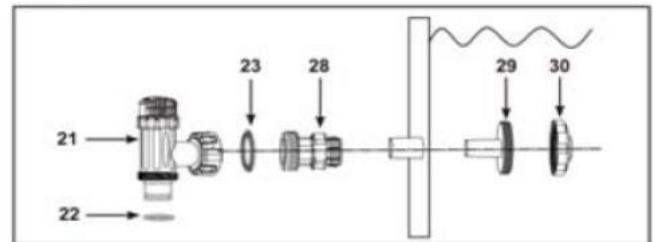

SAND FILTER PUMP #15220 cont.

SAND FILTER PUMP #15220 cont.

REF NO	PLU	SPARE PART NO.	DESCRIPTION	QTY
1	37589	11411	PRESSURE GUAGE	1
2	37576	11378	6-WAY VALVE	1
3	37554	11131	DRAIN OUTLET COVER	1
4	37578	11380	CLAMP	1
5	37577	11379	TANK O-RING	1
6	37580	11382	SAND SHIELD	1
7	37581	11383	CENTER PIPE HUB	1
8	37582	11384	LATERAL	10
9	37606	11456	DRAIN VALVE CAP	1
10	37583	11385	DRAIN VALVE O-RING	1
11	37562	11228	L-SHAPE O-RING	4
12	37540	11010	HOSE WITH NUTS	2
13	37585	11388	SAND FILTER INTERCONNECTING HOSE	1
14	37613	11479	LEAF TRAP NUT	1
15	37564	11232	LEAF TRAP O-RING	1
16	37569	11260	BASKET	1
17	37570	11261	FILTER HOUSING NUT	1
18	37590	11412	L-SHAPE O-RING A	1
19	32929	10460	SEDIMENT RELEASE VALVE	1
20	32930	10264	VALVE O-RING	1
21	29201	10747	PLUNGER VALVE	2
22	32934	10262	HOSE O-RING	2
23	32935	10745	STEP WASHER	2
24	32936	10256	STRAINER NUT	2
25	32937	10255	STRAINER WASHER	2
26	32938	11235	THREADED STRAINER CONNECTOR	2
27	32939	11074	ADJUSTABLE POOL INLET NOZZLE	2
28	32940	10722	ADAPTOR B	2
29	29208	11070	STRAINER CONNECTOR	2
30	29209	11071	POOL INLET NOZZLE	1
31	30042	11072	STRAINER GRID	1
32	37579	11381	SCREW	2
33	37584	11386	PUMP AND MOTOR CONTROL	1
34	37573	11371	PRE-FILTER ASSEMBLY	1
35	37614	11480	LEAF TRAP COVER	1
36	37607	11457	O-RING FOR MOTOR INLET	2
37	37619	11498	TANK	1
38	37621	11513	TANK BASE	1