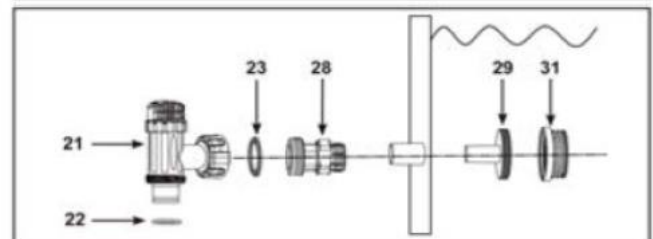

SAND FILTER PUMP #15220 cont.

SAND FILTER PUMP #15220 cont.

REF NO	PLU	SPARE PART NO.	DESCRIPTION	QTY
1	37589	11411	PRESSURE GUAGE	1
2	37576	11378	6-WAY VALVE	1
3	37554	11131	DRAIN OUTLET COVER	1
4	37578	11380	CLAMP	1
5	37577	11379	TANK O-RING	1
6	37580	11382	SAND SHIELD	1
7	37581	11383	CENTER PIPE HUB	1
8	37582	11384	LATERAL	10
9	37606	11456	DRAIN VALVE CAP	1
10	37583	11385	DRAIN VALVE O-RING	1
11	37562	11228	L-SHAPE O-RING	4
12	37540	11010	HOSE WITH NUTS	2
13	37585	11388	SAND FILTER INTERCONNECTING HOSE	1
14	37613	11479	LEAF TRAP NUT	1
15	37564	11232	LEAF TRAP O-RING	1
16	37569	11260	BASKET	1
17	37570	11261	FILTER HOUSING NUT	1
18	37590	11412	L-SHAPE O-RING A	1
19	32929	10460	SEDIMENT RELEASE VALVE	1
20	32930	10264	VALVE O-RING	1
21	29201	10747	PLUNGER VALVE	2
22	32934	10262	HOSE O-RING	2
23	32935	10745	STEP WASHER	2
24	32936	10256	STRAINER NUT	2
25	32937	10255	STRAINER WASHER	2
26	32938	11235	THREADED STRAINER CONNECTOR	2
27	32939	11074	ADJUSTABLE POOL INLET NOZZLE	2
28	32940	10722	ADAPTOR B	2
29	29208	11070	STRAINER CONNECTOR	2
30	29209	11071	POOL INLET NOZZLE	1
31	30042	11072	STRAINER GRID	1
32	37579	11381	SCREW	2
33	37584	11386	PUMP AND MOTOR CONTROL	1
34	37573	11371	PRE-FILTER ASSEMBLY	1
35	37614	11480	LEAF TRAP COVER	1
36	37607	11457	O-RING FOR MOTOR INLET	2
37	37619	11498	TANK	1
38	37621	11513	TANK BASE	1