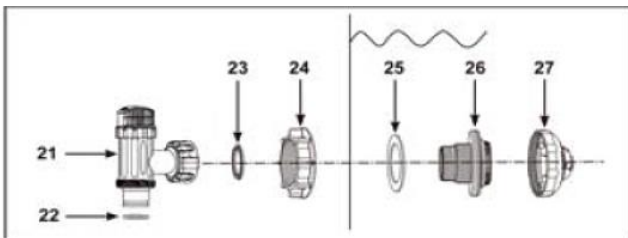

SAND FILTER PUMP #15220 cont.

SAND FILTER PUMP #15220 cont.

REF NO	PLU	SPARE PART NO.	DESCRIPTION	QTY
1	37589	11411	PRESSURE GUAGE	1
2	37576	11378	6-WAY VALVE	1
3	37554	11131	DRAIN OUTLET COVER	1
4	37578	11380	CLAMP	1
5	37577	11379	TANK O-RING	1
6	37580	11382	SAND SHIELD	1
7	37581	11383	CENTER PIPE HUB	1
8	37582	11384	LATERAL	10
9	37606	11456	DRAIN VALVE CAP	1
10	37583	11385	DRAIN VALVE O-RING	1
11	37562	11228	L-SHAPE O-RING	4
12	37540	11010	HOSE WITH NUTS	2
13	37585	11388	SAND FILTER INTERCONNECTING HOSE	1
14	37613	11479	LEAF TRAP NUT	1
15	37564	11232	LEAF TRAP O-RING	1
16	37569	11260	BASKET	1
17	37570	11261	FILTER HOUSING NUT	1
18	37590	11412	L-SHAPE O-RING A	1
19	32929	10460	SEDIMENT RELEASE VALVE	1
20	32930	10264	VALVE O-RING	1
21	29201	10747	PLUNGER VALVE	2
22	32934	10262	HOSE O-RING	2
23	32935	10745	STEP WASHER	2
24	32936	10256	STRAINER NUT	2
25	32937	10255	STRAINER WASHER	2
26	32938	11235	THREADED STRAINER CONNECTOR	2
27	32939	11074	ADJUSTABLE POOL INLET NOZZLE	2
28	32940	10722	ADAPTOR B	2
29	29208	11070	STRAINER CONNECTOR	2
30	29209	11071	POOL INLET NOZZLE	1
31	30042	11072	STRAINER GRID	1
32	37579	11381	SCREW	2
33	37584	11386	PUMP AND MOTOR CONTROL	1
34	37573	11371	PRE-FILTER ASSEMBLY	1
35	37614	11480	LEAF TRAP COVER	1
36	37607	11457	O-RING FOR MOTOR INLET	2
37	37619	11498	TANK	1
38	37621	11513	TANK BASE	1