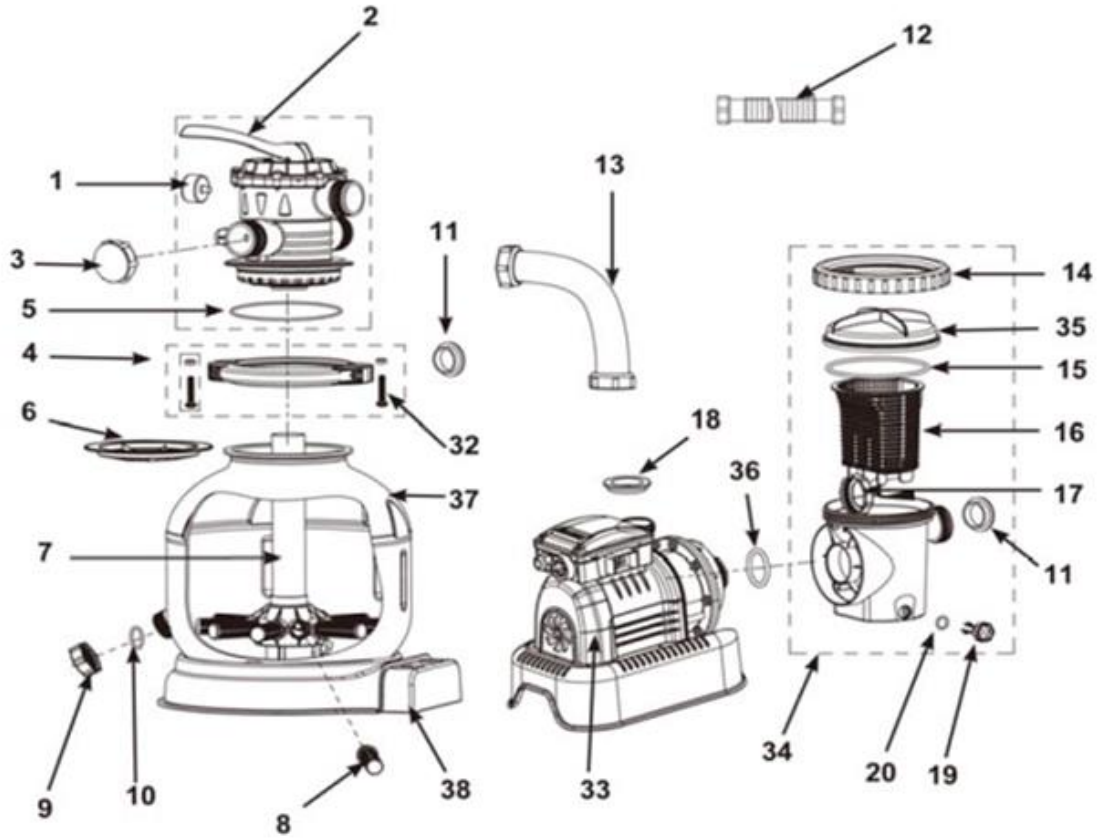

SAND FILTER PUMP #15220 cont.

SAND FILTER PUMP #15220 cont.

REF NO	PLU	SPARE PART NO.	DESCRIPTION	QTY
1	37589	11411	PRESSURE GUAGE	1
2	37576	11378	6-WAY VALVE	1
3	37554	11131	DRAIN OUTLET COVER	1
4	37578	11380	CLAMP	1
5	37577	11379	TANK O-RING	1
6	37580	11382	SAND SHIELD	1
7	37581	11383	CENTER PIPE HUB	1
8	37582	11384	LATERAL	10
9	37606	11456	DRAIN VALVE CAP	1
10	37583	11385	DRAIN VALVE O-RING	1
11	37562	11228	L-SHAPE O-RING	4
12	37540	11010	HOSE WITH NUTS	2
13	37585	11388	SAND FILTER INTERCONNECTING HOSE	1
14	37613	11479	LEAF TRAP NUT	1
15	37564	11232	LEAF TRAP O-RING	1
16	37569	11260	BASKET	1
17	37570	11261	FILTER HOUSING NUT	1
18	37590	11412	L-SHAPE O-RING A	1
19	32929	10460	SEDIMENT RELEASE VALVE	1
20	32930	10264	VALVE O-RING	1
21	29201	10747	PLUNGER VALVE	2
22	32934	10262	HOSE O-RING	2
23	32935	10745	STEP WASHER	2
24	32936	10256	STRAINER NUT	2
25	32937	10255	STRAINER WASHER	2
26	32938	11235	THREADED STRAINER CONNECTOR	2
27	32939	11074	ADJUSTABLE POOL INLET NOZZLE	2
28	32940	10722	ADAPTOR B	2
29	29208	11070	STRAINER CONNECTOR	2
30	29209	11071	POOL INLET NOZZLE	1
31	30042	11072	STRAINER GRID	1
32	37579	11381	SCREW	2
33	37584	11386	PUMP AND MOTOR CONTROL	1
34	37573	11371	PRE-FILTER ASSEMBLY	1
35	37614	11480	LEAF TRAP COVER	1
36	37607	11457	O-RING FOR MOTOR INLET	2
37	37619	11498	TANK	1
38	37621	11513	TANK BASE	1