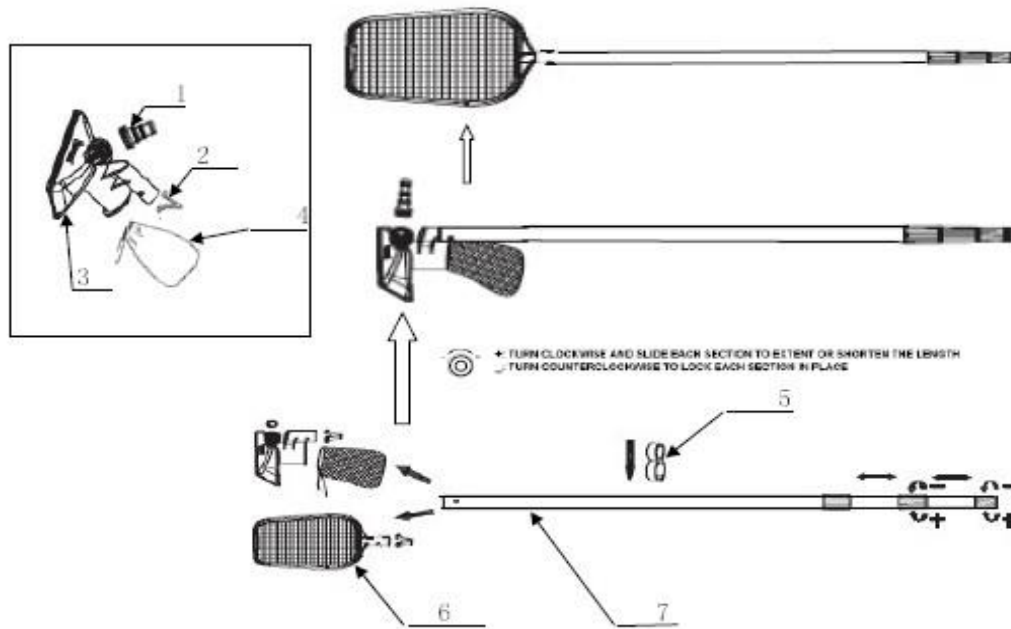

Cleaning Head
PLU# 37559

10280

#10280
V-Spring
PLU# 32954

#11230

Skimmer Net
PLU# 37563

#10283

Hose Clamp
PLU# 32955

POOL MAINTENANCE KIT CONT.

REF NO.	PLU	SPARE PART NO.	DESCRIPTION	QTY
1	32949	10143	CONNECTOR (FOR SPRAY POOL & SPRAYER)	1
2	32954	10280	V-SPRING	2
3	37559	11191	CLEANING HEAD WITH V-SPRING, TRANSPARENT WASHER	1
4	32953	10282	DEBRIS COLLECTION	1
5	32955	10283	HOSE CLAMP	1
6	37563	11230	SKIMMING NET AND V-SPRING	1
7	32950	10637	TELESCOPING ALUMINUM SHAFT	1