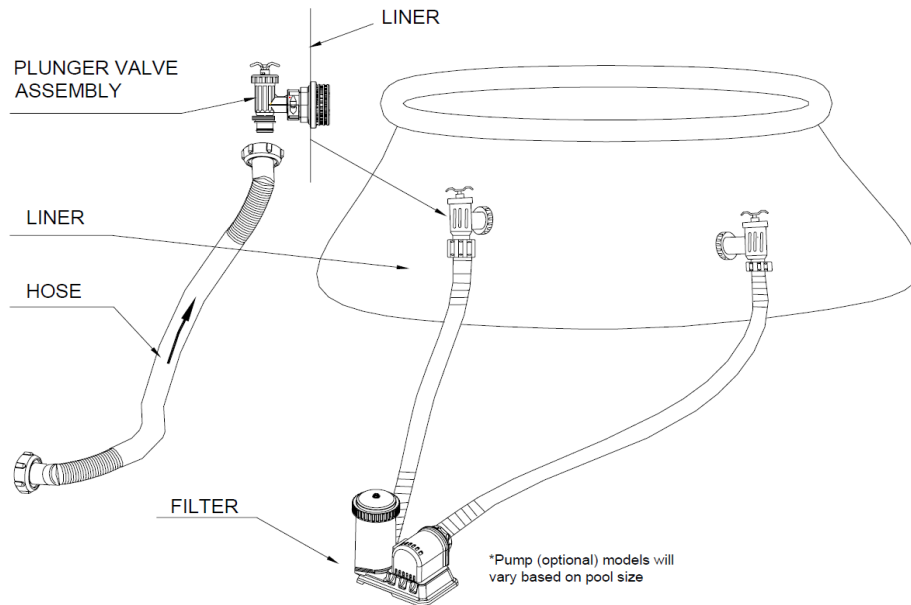

EASY SET POOLS

10127

#10127

Strainer Hole Plug

PLU# 29200

10649

#10649

Drain Valve Cap

PLU# 29205

18932

#18932

Ground Cloth (Only with 16ft Pool)

PLU# 37635

EASY SET POOLS CONT.

TYPE A: 16' (488 cm) & BELOW EASY SET™ POOLS

TYPE B: 17' (518 cm) & ABOVE EASY SET™ POOLS

SPARE PART NO.	PLU	DESCRIPTION	QTY
10433	29171	8'X30" EASY SET POOL LINER	1
10318	29172	10'X30" EASY SET POOL LINER	1
10319	29173	12'X36" EASY SET POOL LINER	1
10183	29174	15'X36" EASY-SET POOL LINER	1
10127	29200	STRAINER HOLE PLUG FOR 16' & BELOW AGP POOLS	3
10649	29205	DRAIN VALVE CAP FOR 36" HEIGHT & BELOW AGP POOLS	1
11044	37545	DRAIN VALVE CAP FOR 42" HEIGHT AND ABOVE AGP POOLS	1 or 2
10201	32943	DRAIN CONNECTOR	1