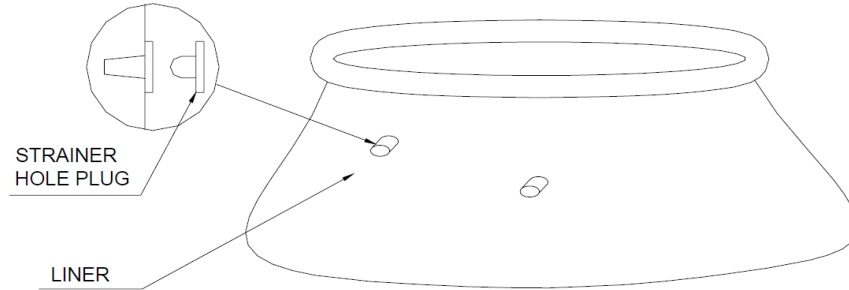

EASY SET POOLS

10127

#10127

Strainer Hole Plug

PLU# 29200

10649

#10649

Drain Valve Cap

PLU# 29205

18932

#18932

Ground Cloth (Only with 16ft Pool)

PLU# 37635

EASY SET POOLS CONT.

TYPE A: 16' (488 cm) & BELOW EASY SET™ POOLS

TYPE B: 17' (518 cm) & ABOVE EASY SET™ POOLS

SPARE PART NO.	PLU	DESCRIPTION	QTY
10433	29171	8'X30" EASY SET POOL LINER	1
10318	29172	10'X30" EASY SET POOL LINER	1
10319	29173	12'X36" EASY SET POOL LINER	1
10183	29174	15'X36" EASY-SET POOL LINER	1
10127	29200	STRAINER HOLE PLUG FOR 16' & BELOW AGP POOLS	3
10649	29205	DRAIN VALVE CAP FOR 36" HEIGHT & BELOW AGP POOLS	1
11044	37545	DRAIN VALVE CAP FOR 42" HEIGHT AND ABOVE AGP POOLS	1 or 2
10201	32943	DRAIN CONNECTOR	1