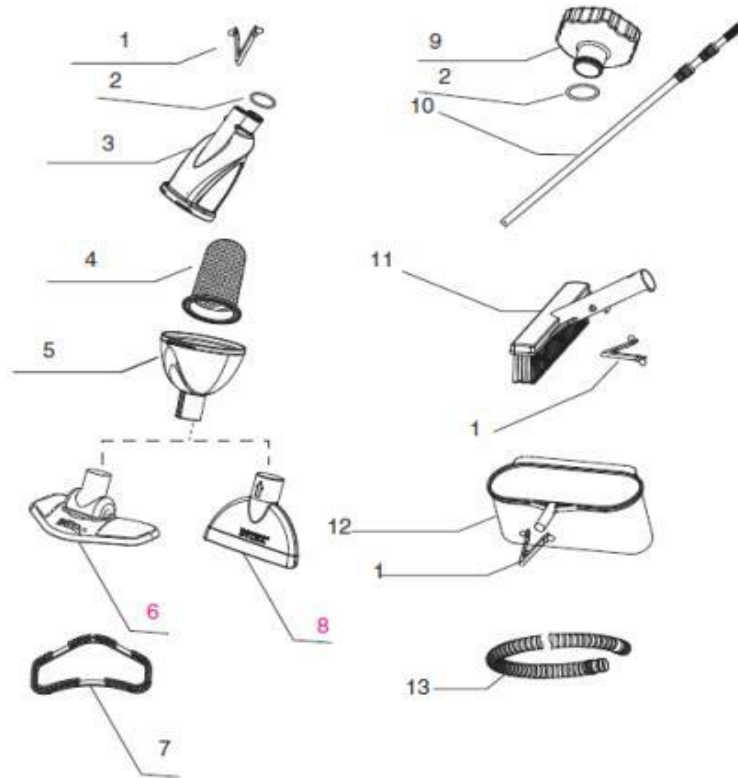

#11443
Vacuum Body Cover
PLU# 37597

#10134
Hose Seal
PLU# 32933

#10796
Skimmer head
PLU# 32969

#11446
Brush
PLU# 37600

#10788
Debris Bag
PLU# 32958

#11447
Adaptor
PLU# 37601

#11445
Vacuum Head
PLU# 37599

DELUXE POOL MAINTENANCE KIT CONT.

REF NO.	PLU	SPARE PART NO.	DESCRIPTION	QTY
1	32966	10794	SPRING	3
2	32933	10134	DIA 1-1/4" HOSE SEAL	2
3	37591	11431	VACUUM BODY	1
4	32958	10788	DEBRIS BAG	1
5	37597	11443	VACUUM BODY COVER	1
6	37599	11445	VACUUM HEAD	1
7	37600	11446	BRUSH	1
8	37598	11444	FLAT VACUUM NOZZLE	1
9	37601	11447	ADAPTOR	1
10	32972	10798	TELESCOPING ALUMINUM SHAFT	1
11	32970	11073	BRUSH HEAD	1
12	32969	10796	SKIMMER NET	1
13	32971	10797	VACUUM HOSE	1