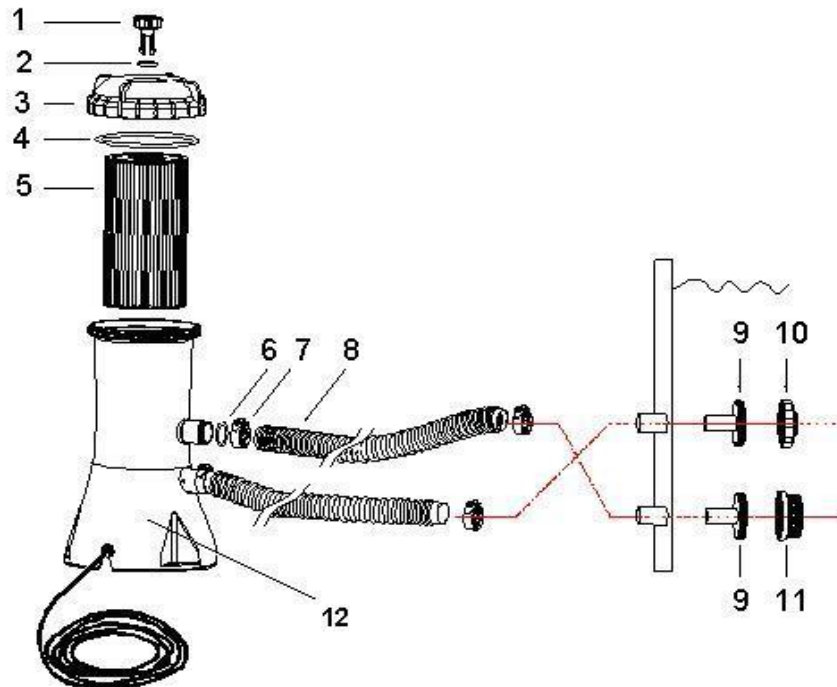

## CARTRIDGE FILTER PUMP #638

(Product Code: 28638)

10134

**#10134**  
Hose Seal  
PLU# 32933

**#10459**

Threaded Cover  
PLU# 32931

**#11072**

Strainer Grid  
PLU# 30042

**#11070**

Strainer Connector  
PLU# 29208

10399

**#10399**  
3m Pump Hose  
PLU# 29159

**#11071**

Pool Inlet Nozzle  
PLU# 29209

## CARTRIDGE FILTER PUMP #638 cont.

REF NO.	PLU	SPARE PART NO.	DESCRIPTION	QTY
1	32929	10460	AIR REALEASE VALVE	1
2	32930	10264	VALVE O-RING	1
3	32931	10459	THREDED COVER	1
4	32932	10325	COVER SEAL	1
6	32933	10134	HOSE SEAL	2
7		10122	HOSE CLAMP	4
8	29160	10116	1.5m X DIA 1-1/4" HOSE	2
9	29208	11070	STRAINER CONNECTOR	2
10	29209	11071	POOL INLET NOZZLE	1
11	30042	11072	STRAINER GRID	1
12		11470	1000 GAL FILTER PUMP HOUSING & MOTOR (230V)	1