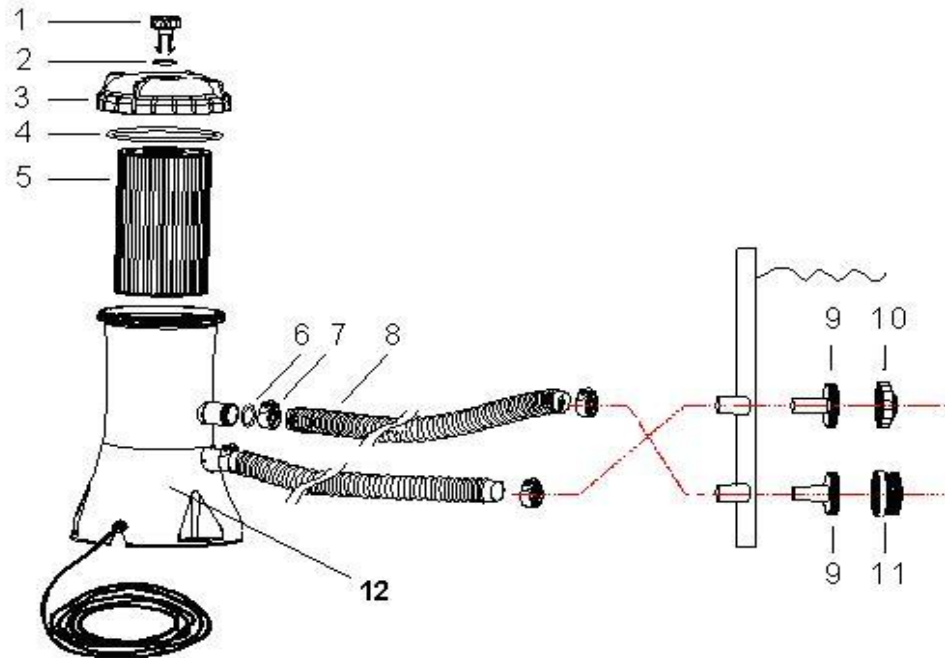

CARTRIDGE FILTER PUMP #604

(Product Code: 28604)

10134

#10134
Hose Seal
PLU# 32933

#10459
Threaded Cover
PLU# 32931

#11072
Strainer Grid
PLU# 30042

10264

#10264
Air Release Valve O-Ring
PLU# 32930

10460

#10460
Air Release Valve
PLU# 32929

#11468
Filter Housing & Motor
PLU# 37611

10325

#10325
Cover Seal
PLU# 32932

#11070
Strainer Connector
PLU# 29208

10399

#10399
3m Pump Hose
PLU# 29159

#11071
Pool Inlet Nozzle
PLU# 29209

CARTRIDGE FILTER PUMP #604 cont.

REF NO.	PLU	SPARE PART NO.	DESCRIPTION	QTY
1	32929	10460	AIR RELEASE VALVE	1
2	32930	10264	VALVE O-RING COVER	1
3	32931	10459	THREADED COVER	1
4	32932	10325	COVER SEAL	1
6	32933	10134	HOSE SEAL	2
7	37616	11489	HOSE CLAMP	4
8	29160	10116	1.5m X DIA 1-14" HOSE	2
8	29159	10399	3.0m X DIA 1-1/4" HOSE	2
9	29208	11070	STRAINER CONNECTOR	2
10	29209	11071	POOL INLET NOZZLE	1
11	30042	11072	STRAINER GRID	1
12	37611	11468	530 GAL FILTER PUMP HOUSING & MOTOR (230V)	1